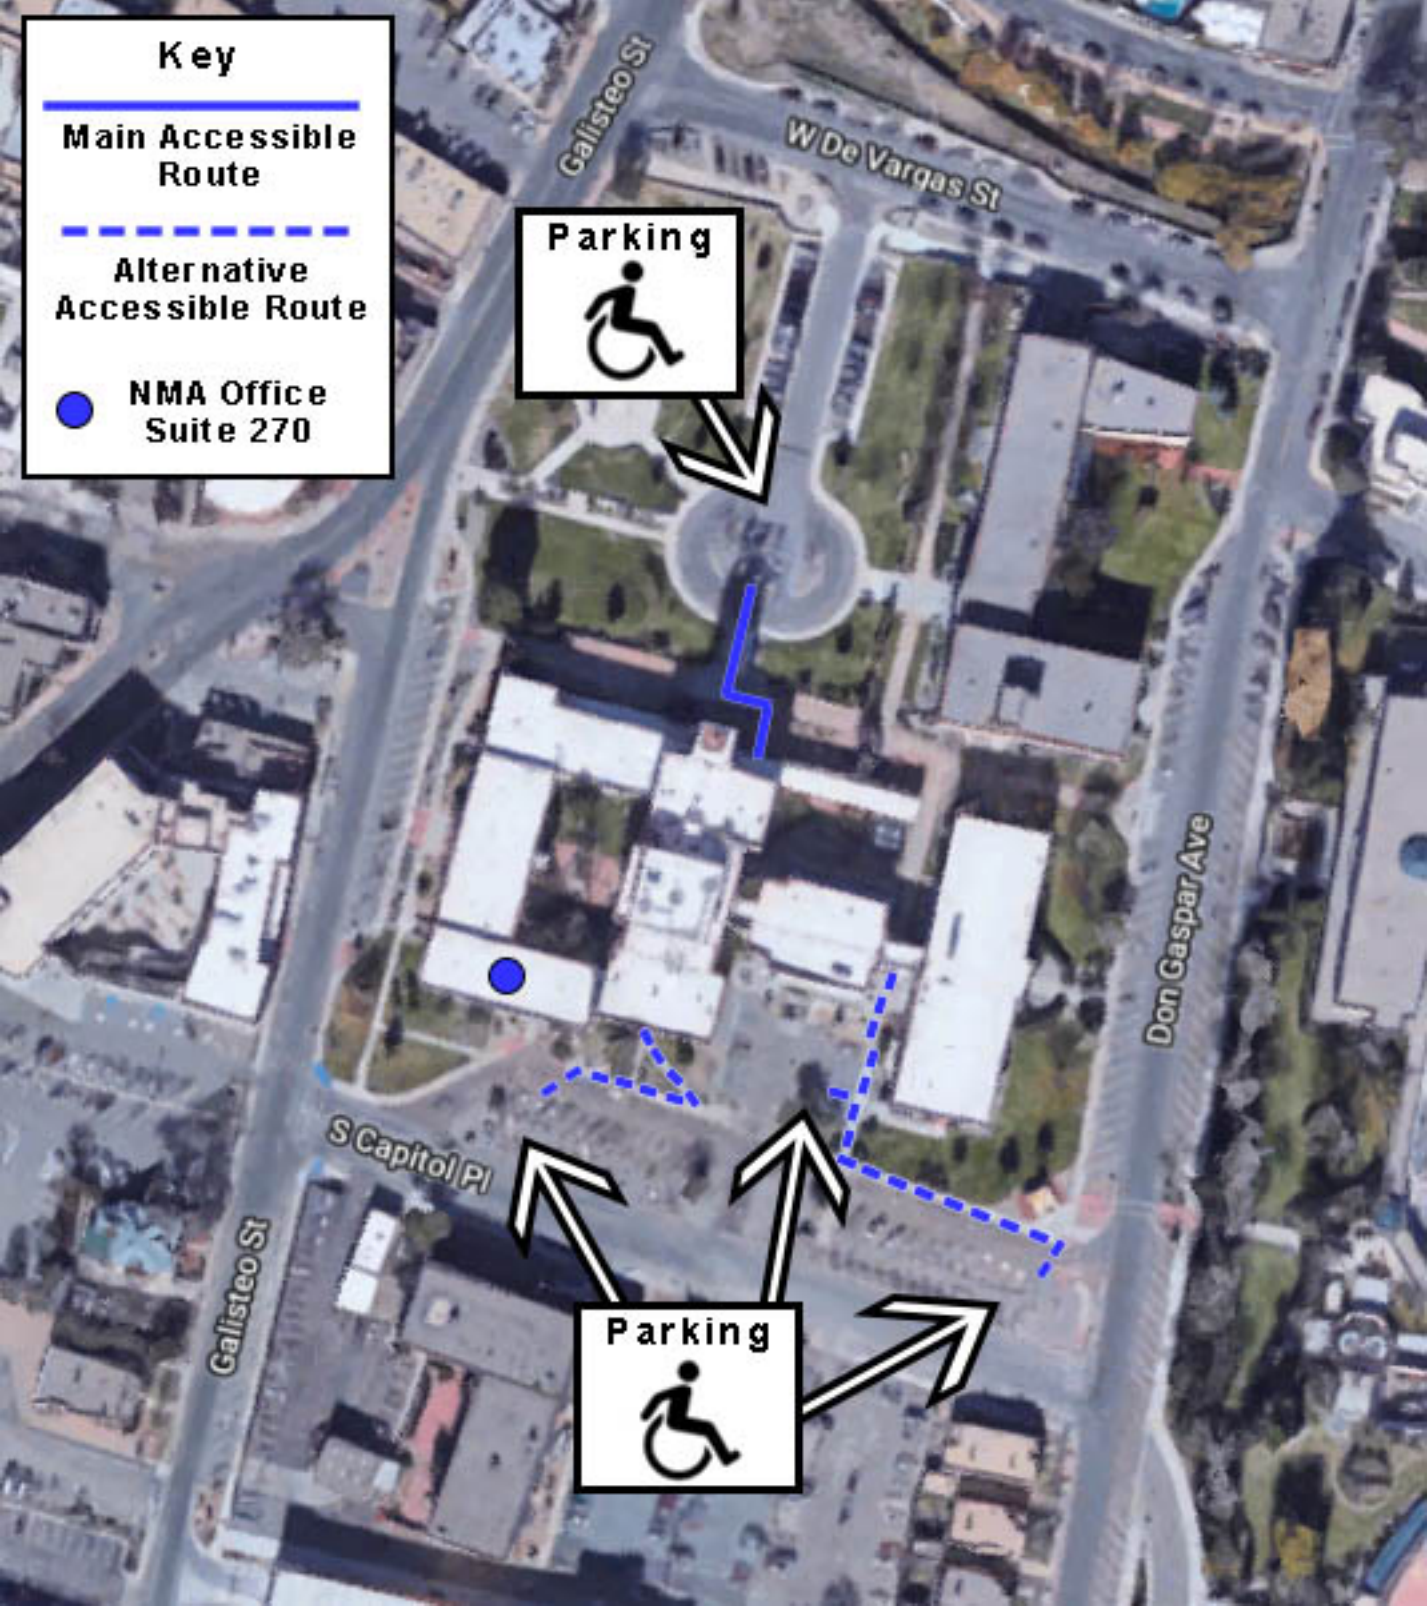

Key

 Main Accessible Route

 Alternative Accessible Route

 NMA Office Suite 270

Parking

S Capitol Pl

Parking

Galisteo St

W De Vargas St

Don Gaspar Ave

Galisteo St

Bataan Memorial Building

407 Galisteo St.

Santa Fe, NM

Key

- Main Accessible Route
- Alternative Accessible Route

FLOOR PLANS

First Floor
1" = 32'
North ↑

Bataan Memorial Building

407 Galisteo St.
Santa Fe, NM

Key

-  Main Accessible Route
-  Alternative Accessible Route
-  NMA Office Suite 270

FLOOR PLANS

Second Floor
1" = 32'
North ↑