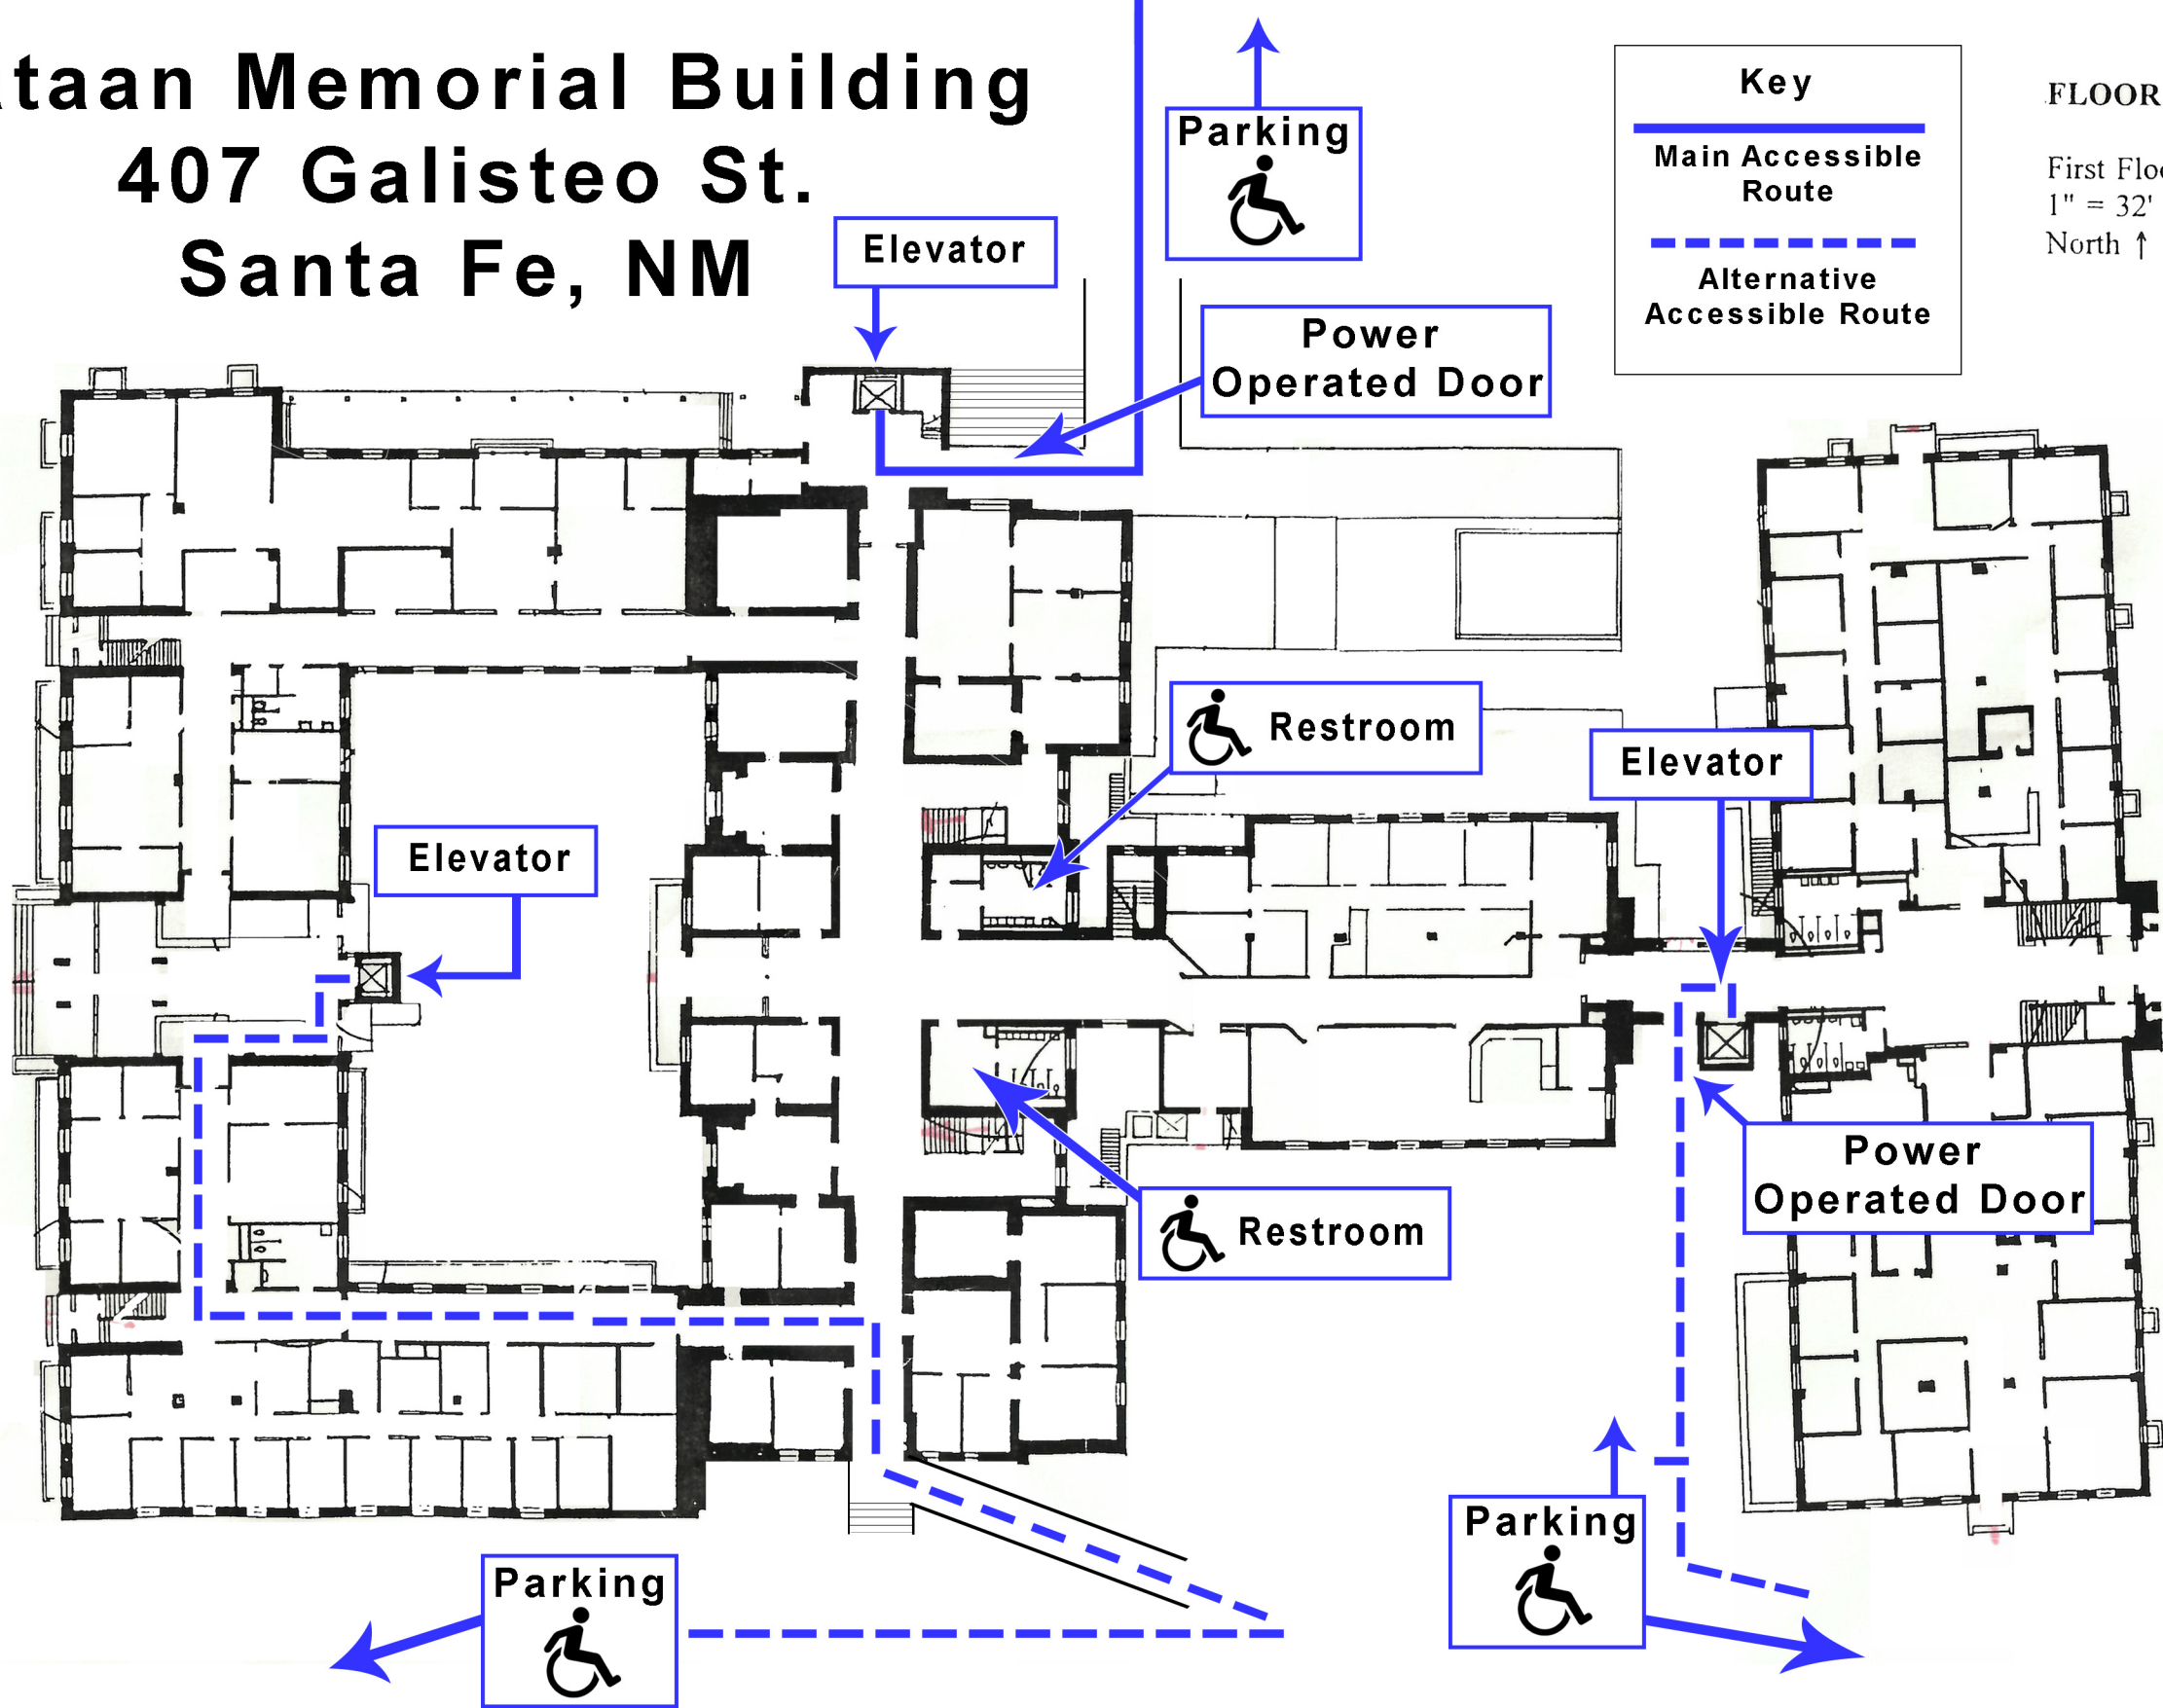

W De Vargas St

Don Gaspar Ave

Galisteo St

Bataan Memorial Building

407 Galisteo St.

Santa Fe, NM

Key

- Main Accessible Route
- Alternative Accessible Route

FLOOR PLANS

First Floor
1" = 32'
North ↑

Bataan Memorial Building

407 Galisteo St.
Santa Fe, NM

Key

-  Main Accessible Route
-  Alternative Accessible Route
-  NMA Office Suite 270

FLOOR PLANS

Second Floor
1" = 32'
North ↑